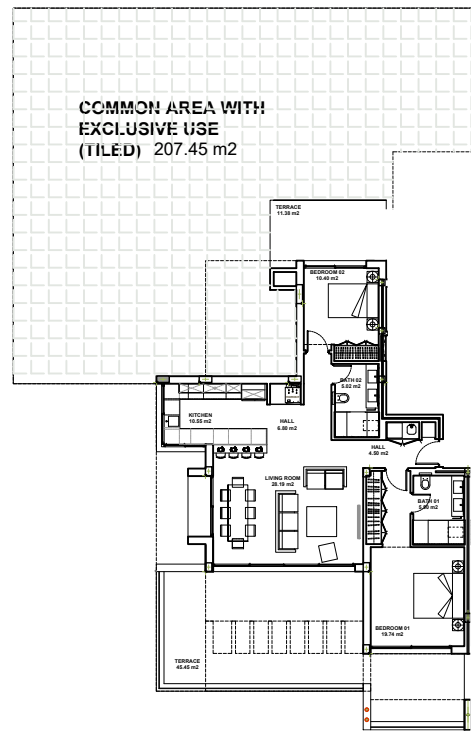

This document is for information only. The areas and measurement shown are approximate and maybe modified for technical reasons and/or administrative issues. All furniture shown is for illustrative purposes.

APARTMENT 16.1.2 2 BEDROOMS

BLOCK 16

SITE PLAN

Apartment area
Terrace

90,70 m²
56,83 m²

USABLE AREA

147,53 m²

Apartment area
Terrace

107,82 m²
63,44 m²

CONSTRUCTED AREA

171,26 m²

C.A.W.E.U. Tiled

207,45 m²

2 bedrooms

2 bathrooms

2 parkings