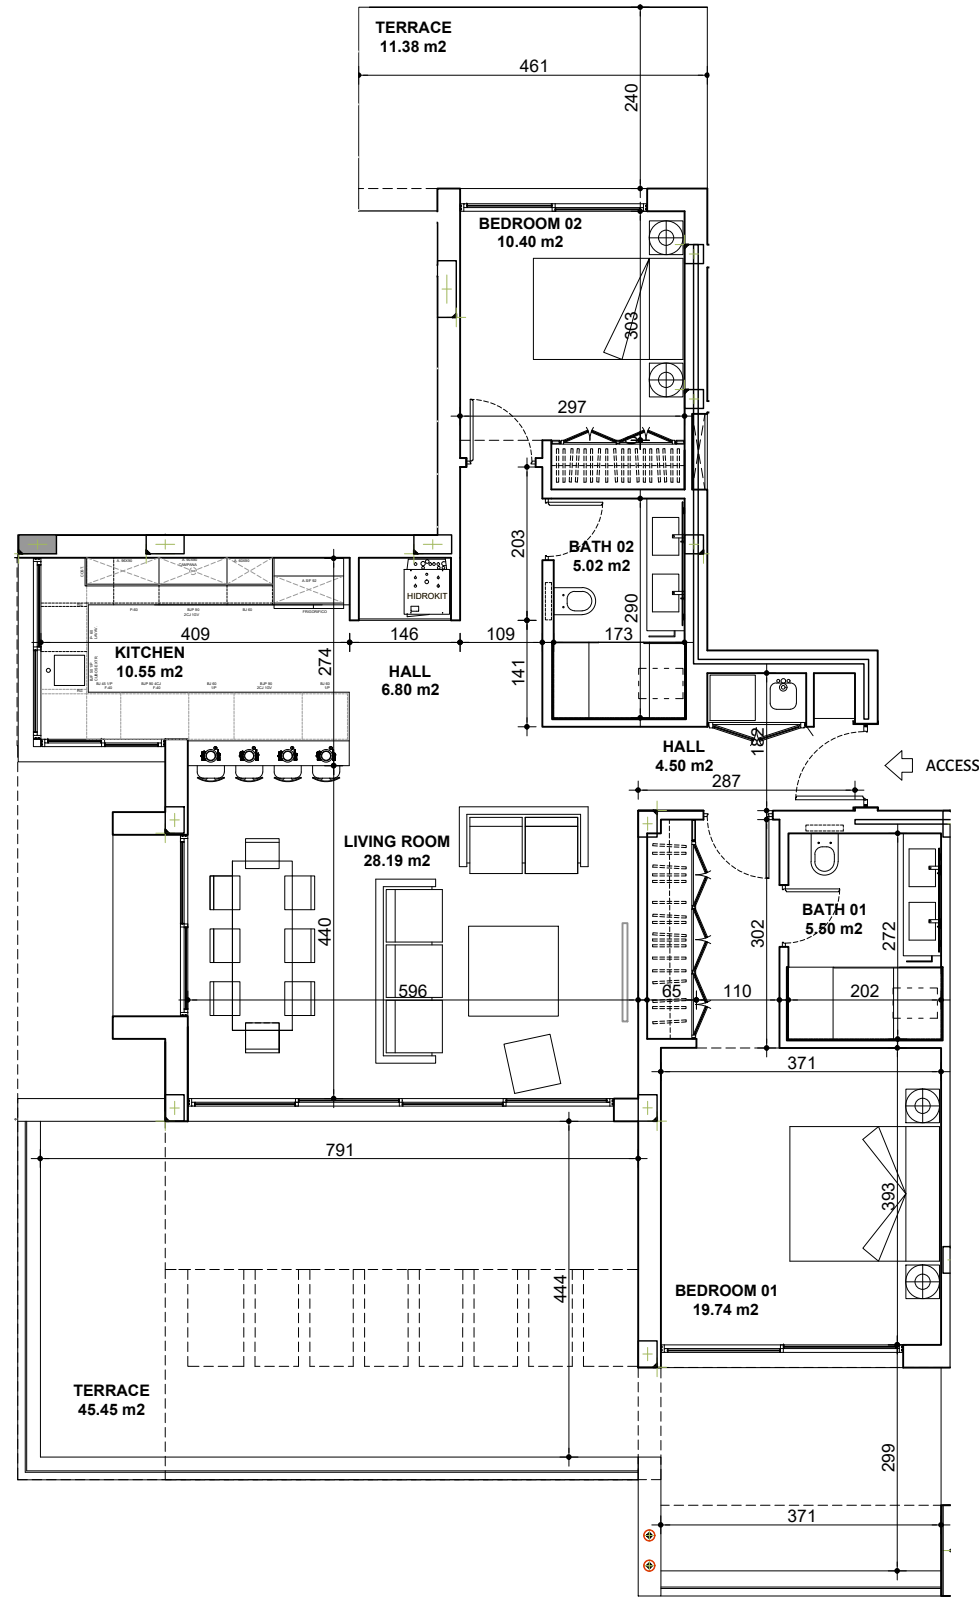

This document is for information only. The areas and measurement shown are approximate and maybe modified for technical reasons and/or administrative issues. All furniture shown is for illustrative purposes.

APARTMENT 16.1.2 2 BEDROOMS

BLOCK 16

SITE PLAN

Apartment area
Terrace

90,70 m²
56,83 m²

USABLE AREA

147,53 m²

Apartment area
Terrace

107,82 m²
63,44 m²

CONSTRUCTED AREA

171,26 m²

C.A.W.E.U. Tiled

207,45 m²

2 bedrooms

2 bathrooms

2 parkings

1 storage