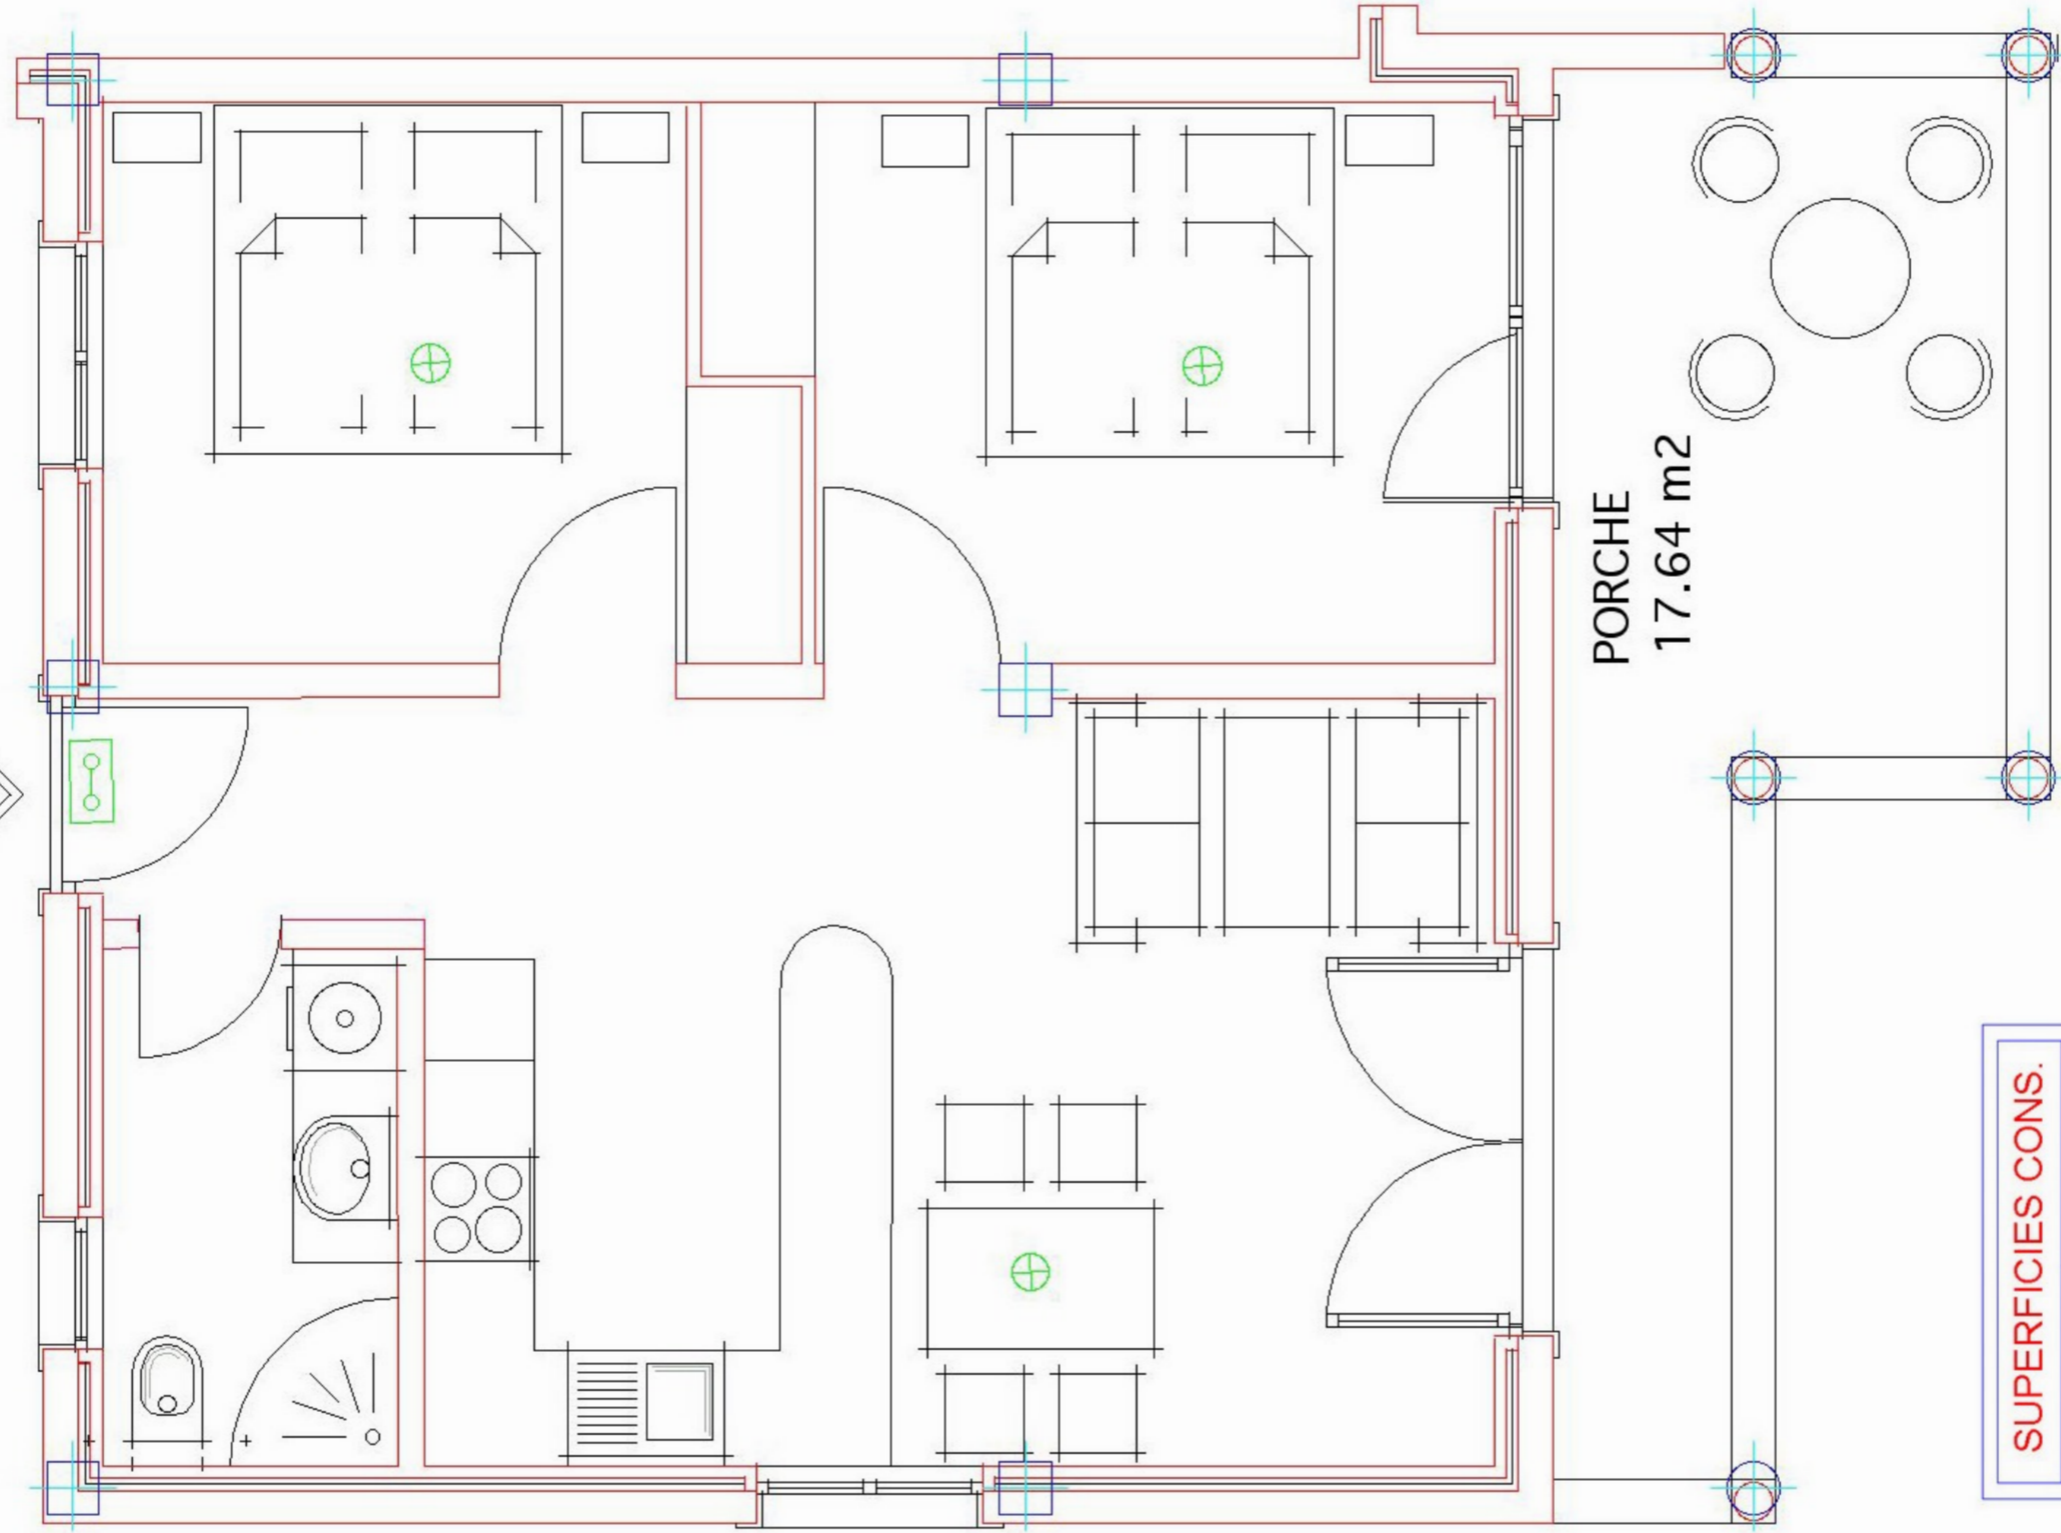

72,06 m²

PORCHE
17.64 m²

SUPERFICIES CONS.	
VIVIENDA	72.06
PORCHE	17.64
TERRAZA	
TOTAL	89.70

B 105

January 2019