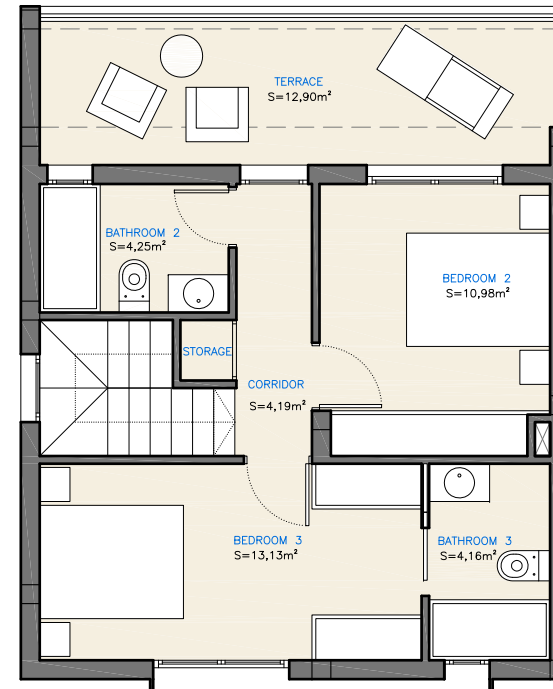

Dream Estate.

BY COLPIN

GROUND FLOOR

FIRST FLOOR

AREAS

VILLA TYPE 3 BEDROOMS

GROUND FLOOR/PLANTA BAJA.....	61,40 M ²
FIRST FLOOR/PLANTA PRIMERA.....	58,92 M ²
TOTAL BUILT AREA/ SUP. TOTAL CONSTRUIDA.....	120,32 M²
TERRACE/TERRAZA.....	12,90 M ²
TOTAL.....	133,22 M²