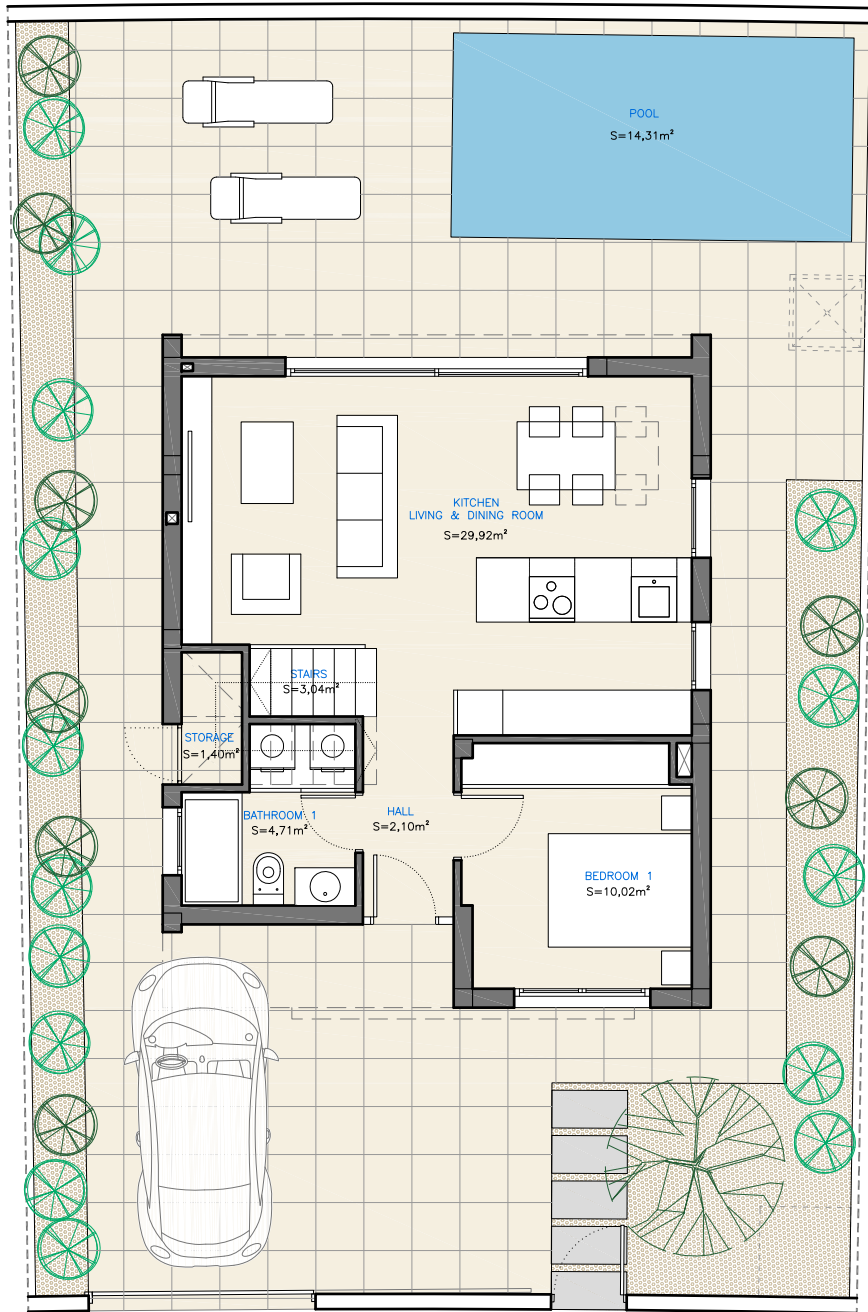

Dream Estate.

BY COLPIN

GROUND FLOOR

FIRST FLOOR

AREAS

VILLA TYPE 3 BEDROOMS

GROUND FLOOR/PLANTA BAJA.....	61,40 M ²
FIRST FLOOR/PLANTA PRIMERA.....	58,92 M ²
TOTAL BUILT AREA/ SUP. TOTAL CONSTRUIDA.....	120,32 M²
TERRACE/TERRAZA.....	12,90 M ²
TOTAL.....	133,22 M²